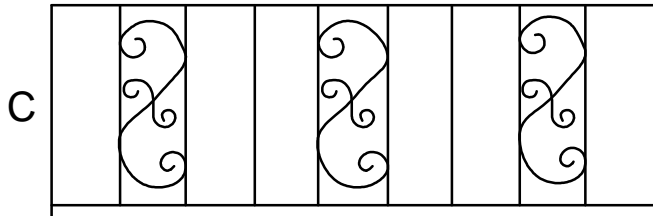

ORNAMENTAL IRON

NOTES: WROUGHT IRON RAILING PROVIDES AN ATTRACTIVE ADDITION TO MANY SURROUNDINGS- PATIO, BALCONY STEPS, INTERIOR SPACES ETC.
STANDARD COLOR - BLACK (OTHER COLORS UPON REQUEST)