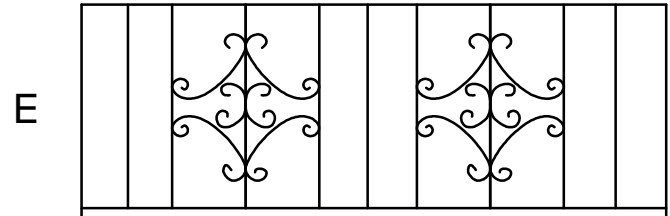

ORNAMENTAL IRON

NOTES: WROUGHT IRON RAILING PROVIDES AN ATTRACTIVE ADDITION TO MANY SURROUNDINGS- PATIO, BALCONY STEPS, INTERIOR SPACES ETC.
STANDARD COLOR - BLACK (OTHER COLORS UPON REQUEST)