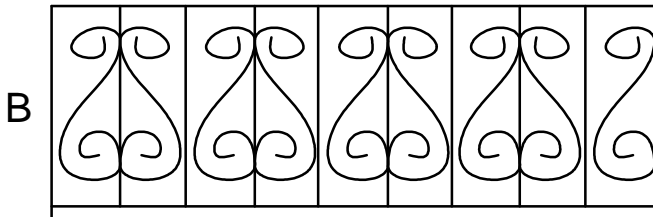

ORNAMENTAL IRON

NOTES: WROUGHT IRON RAILING PROVIDES AN ATTRACTIVE ADDITION TO MANY SURROUNDINGS- PATIO, BALCONY STEPS, INTERIOR SPACES ETC.
STANDARD COLOR - BLACK (OTHER COLORS UPON REQUEST)