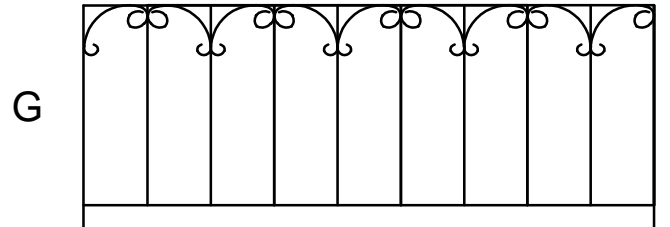

ORNAMENTAL IRON

NOTES: WROUGHT IRON RAILING PROVIDES AN ATTRACTIVE ADDITION TO MANY SURROUNDINGS- PATIO, BALCONY STEPS, INTERIOR SPACES ETC.
STANDARD COLOR - BLACK (OTHER COLORS UPON REQUEST)