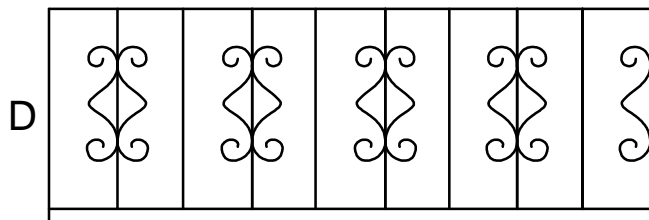

ORNAMENTAL IRON

NOTES: WROUGHT IRON RAILING PROVIDES AN ATTRACTIVE ADDITION TO MANY SURROUNDINGS- PATIO, BALCONY STEPS, INTERIOR SPACES ETC.
STANDARD COLOR - BLACK (OTHER COLORS UPON REQUEST)