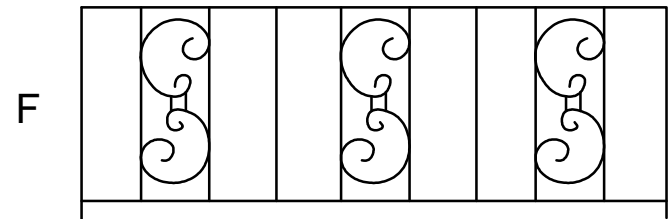

ORNAMENTAL IRON

NOTES: WROUGHT IRON RAILING PROVIDES AN ATTRACTIVE ADDITION TO MANY SURROUNDINGS- PATIO, BALCONY STEPS, INTERIOR SPACES ETC.
STANDARD COLOR - BLACK (OTHER COLORS UPON REQUEST)