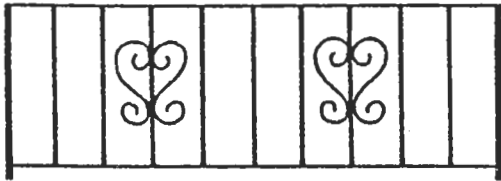

ORNAMENTAL IRON

CURL DESIGNS

A

E

B

F

C

G

D

H

- NOTES:**
- Wrought iron railing provides an attractive, functional addition to many surroundings - patio, balcony, steps, interior spaces, etc.
 - Standard color - black (other colors available on request)
 - Vinyl cap available for top bar (various colors)