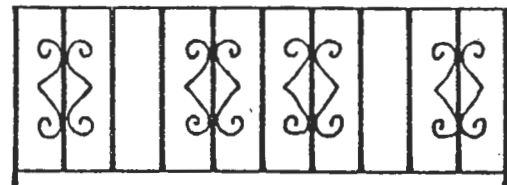

ORNAMENTAL IRON

CURL DESIGNS

A

E

B

F

C

G

D

H

- NOTES:**
- Wrought iron railing provides an attractive, functional addition to many surroundings - patio, balcony, steps, interior spaces, etc.
 - Standard color - black (other colors available on request)
 - Vinyl cap available for top bar (various colors)