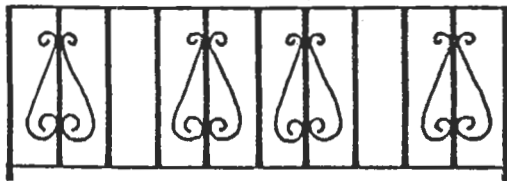

ORNAMENTAL IRON

CURL DESIGNS

A

E

B

F

C

G

D

H

- NOTES:**
- Wrought iron railing provides an attractive, functional addition to many surroundings - patio, balcony, steps, interior spaces, etc.
 - Standard color - black (other colors available on request)
 - Vinyl cap available for top bar (various colors)