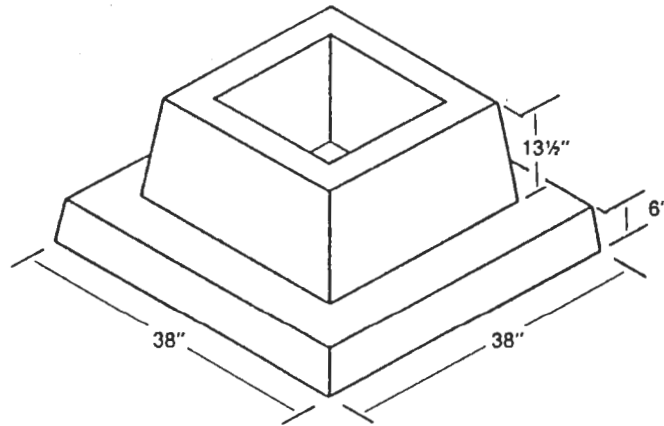

GARBAGE CAN HOLDER

ITEM # C7-001
WEIGHT: 1125 LB.

- SPECIFICATIONS:**
- 5000 PSI at 28 days
 - Air entraining: 5-7%

- NOTES:**
- Fits a standard Rubbermaid can (Item # 3958)
 - Resists breakage from accidental bumps making it excellent for use in parking areas