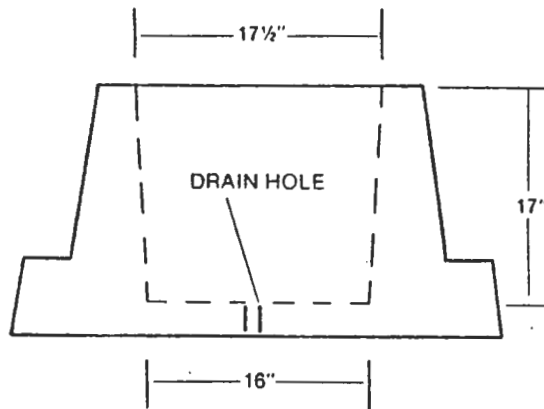

GARBAGE CAN HOLDER

ITEM # C7-001
WEIGHT: 1125 LB.

- SPECIFICATIONS:**
- 5000 PSI at 28 days
 - Air entraining: 5-7%

- NOTES:**
- Fits a standard Rubbermaid can (Item # 3958)
 - Resists breakage from accidental bumps making it excellent for use in parking areas